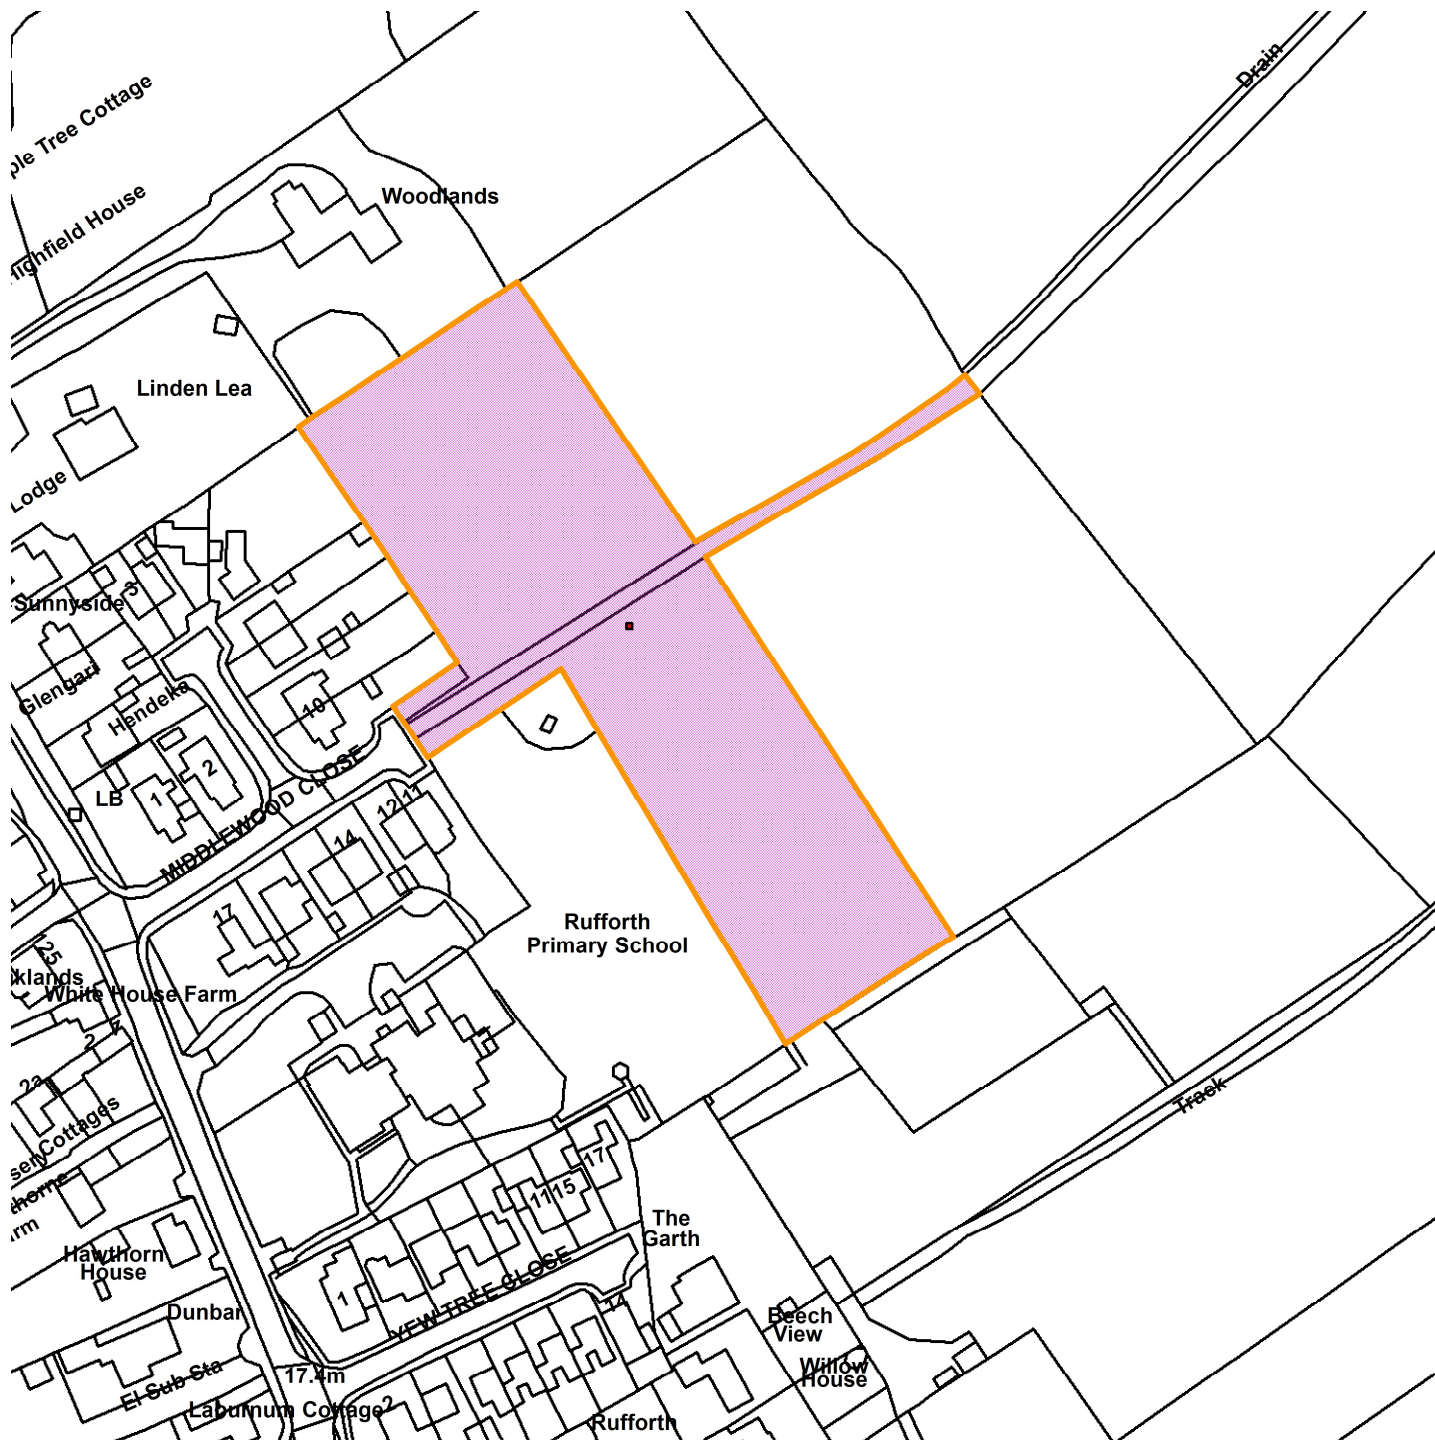

Land to the East of Middlewood Close, Rufforth

22/01844/FULM

Scale : 1:1773

Reproduced from the Ordnance Survey map with the permission of the Controller of Her Majesty's Stationery Office © Crown Copyright 2000.

Unauthorised reproduction infringes Crown Copyright and may lead to prosecution or civil proceedings.

Organisation	City of York Council
Department	Directorate of Place
Comments	Site Location Plan
Date	23 November 2022
SLA Number	Not Set